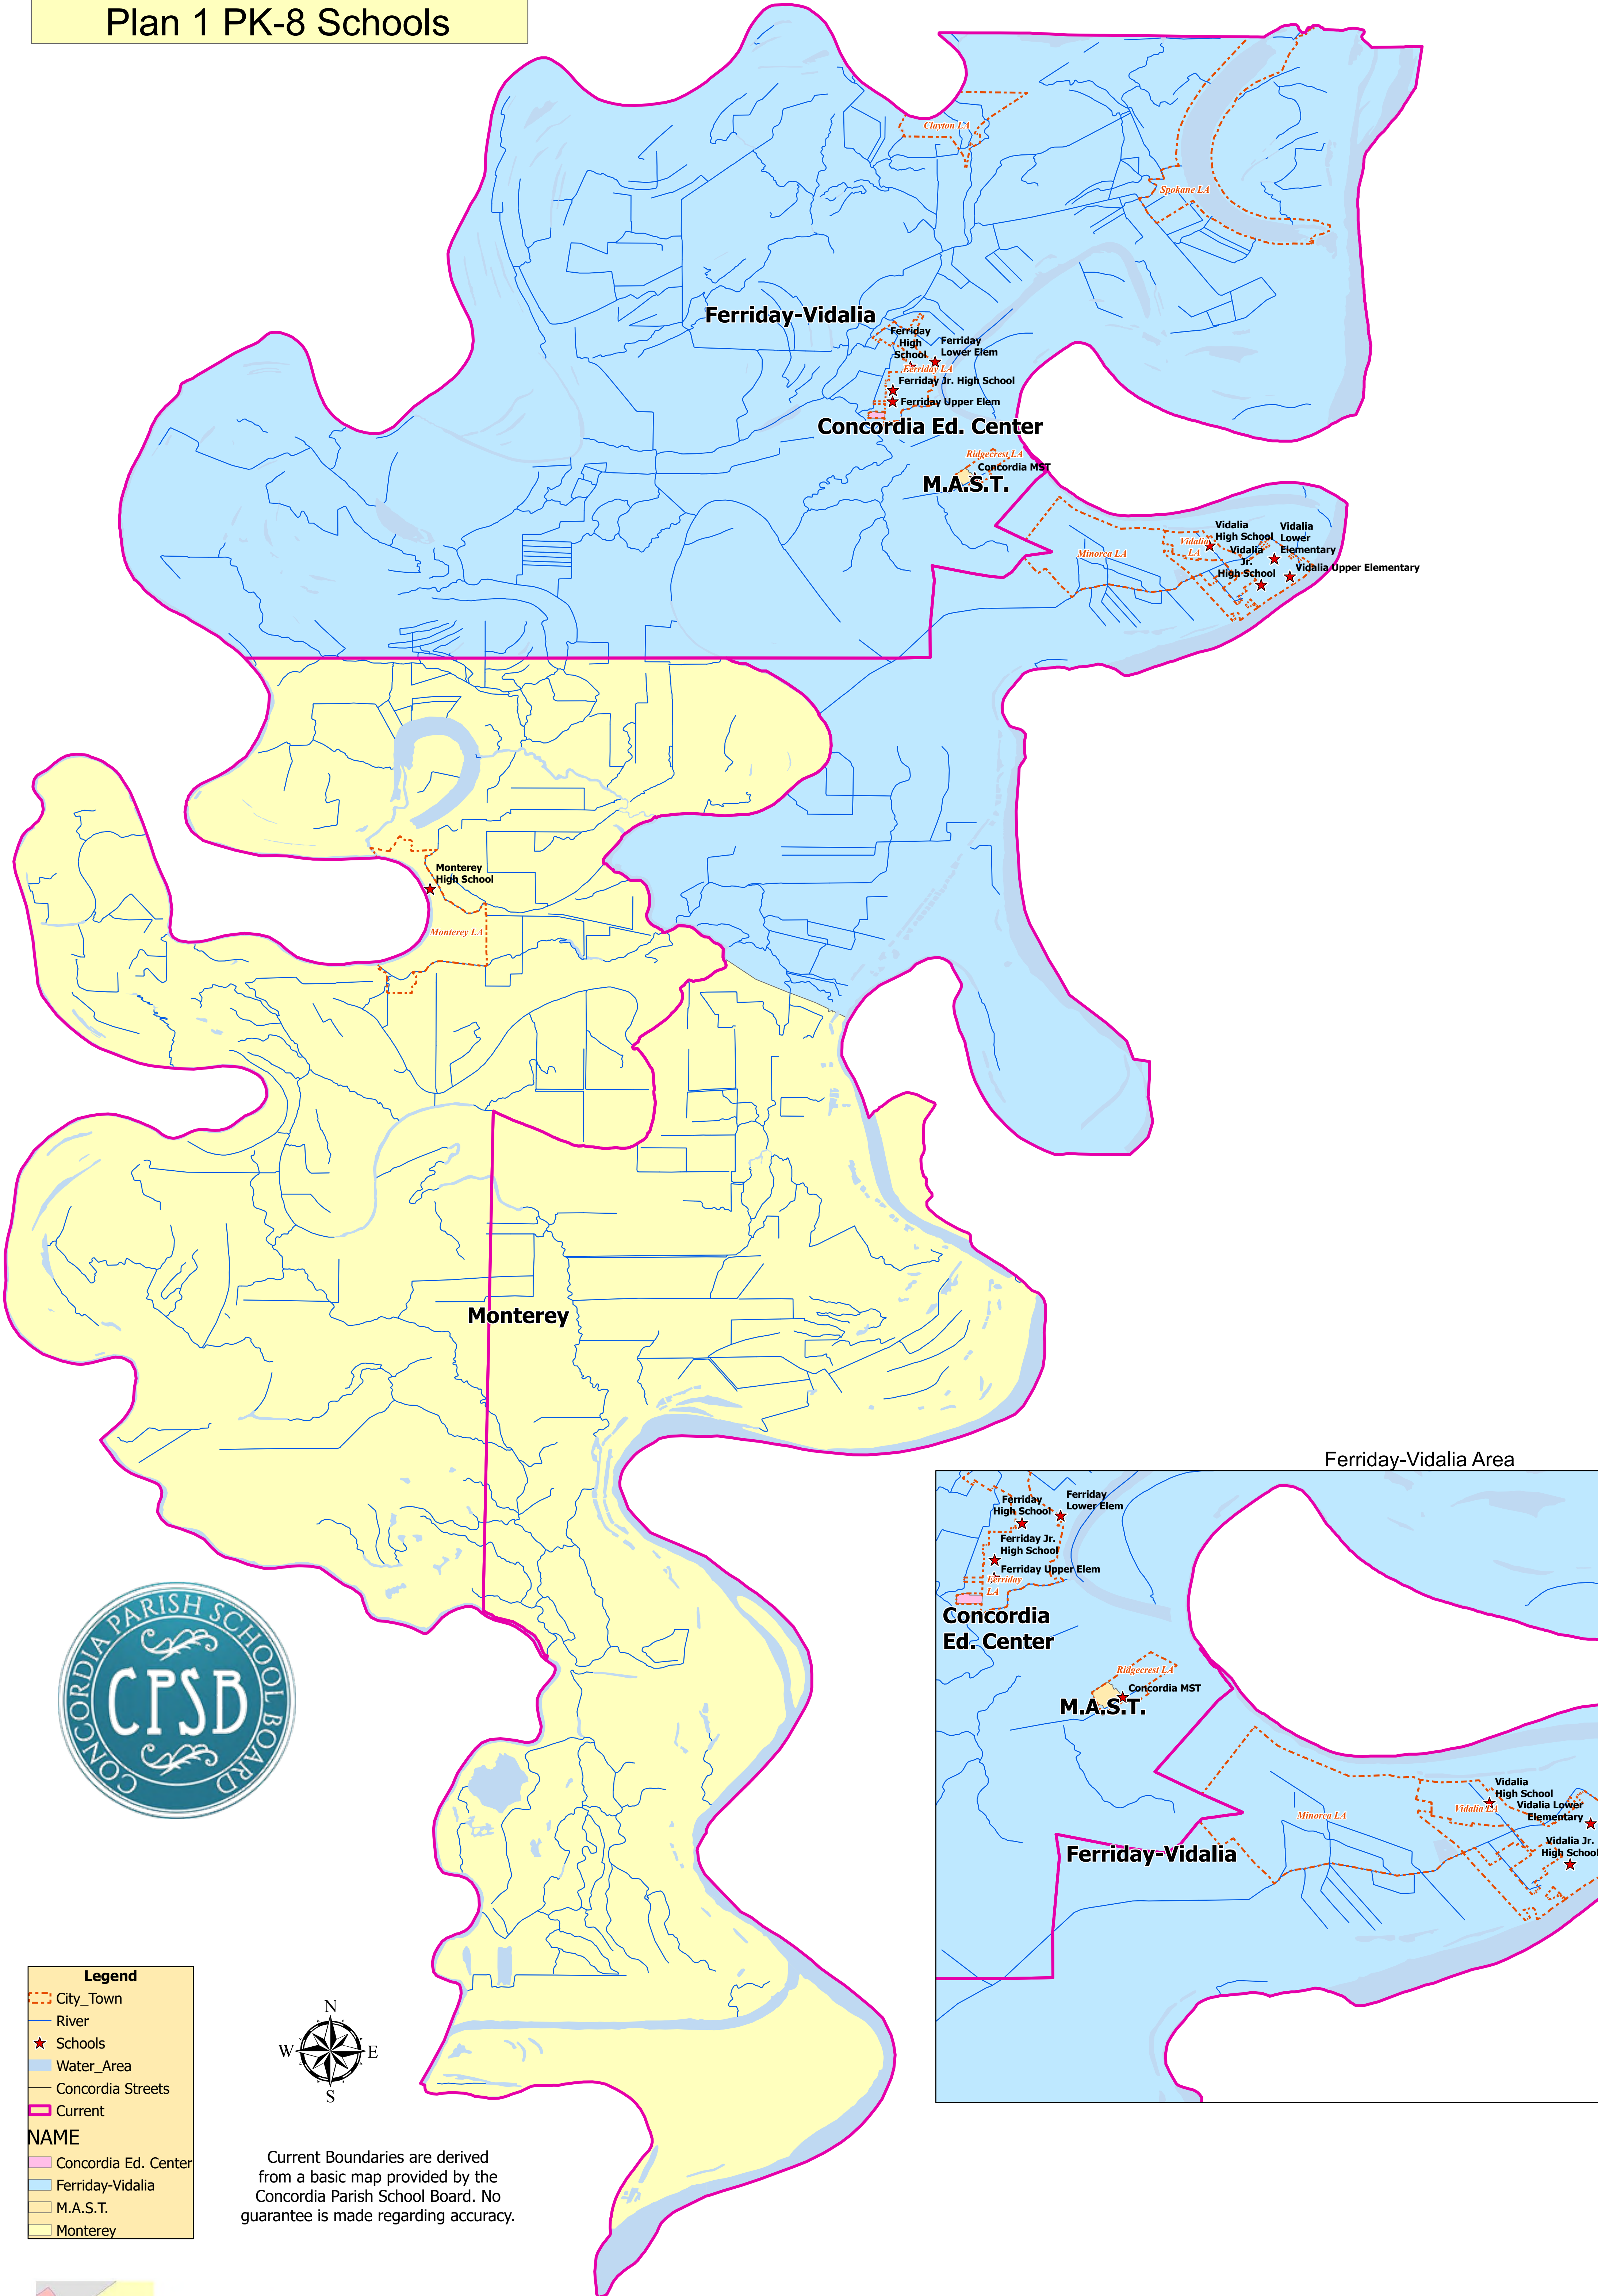

# Concordia Parish Schools Plan 1 PK-8 Schools

**Legend**

- City\_Town
- River
- ★ Schools
- Water\_Area
- Concordia Streets
- Current

**NAME**

- Concordia Ed. Center
- Ferriday-Vidalia
- M.A.S.T.
- Monterey

Current Boundaries are derived from a basic map provided by the Concordia Parish School Board. No guarantee is made regarding accuracy.